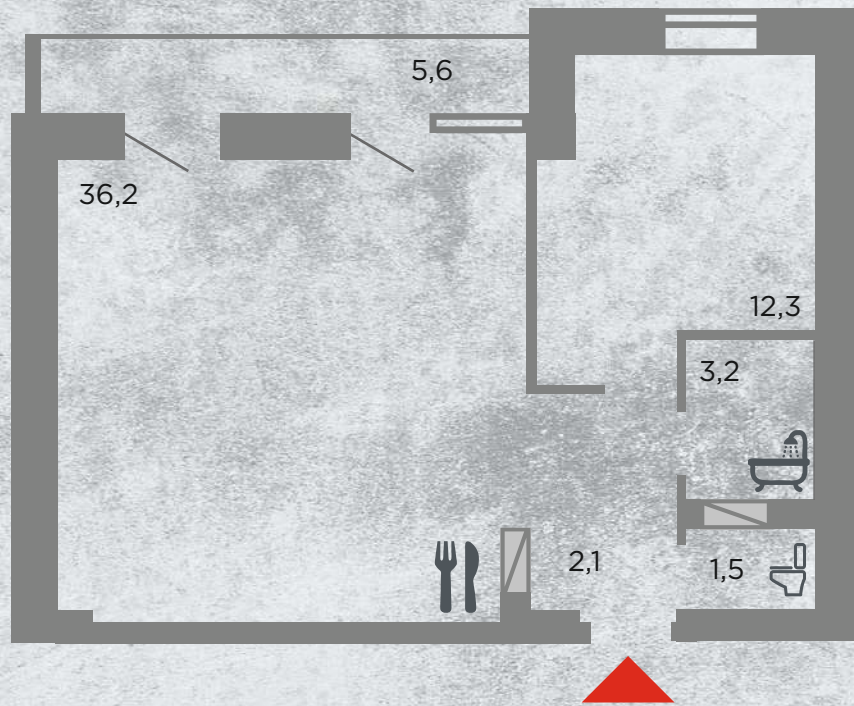

The background of the image is a piece of marbled paper with a complex, organic pattern of light and dark grey veins. The pattern resembles natural stone or biological tissue, with some areas being more densely veined than others. The overall color palette is monochromatic, ranging from off-white to dark charcoal grey.

S-76,9 m²

e-LOFT

S-73,9 M²

A-LOFT

S-72,7 M²

G-LOFT

S-72,5 M²

P-LOFT

S-60,9 m²

U-LOFT

S-59,2 M²

C-LOFT

S-58,8 M²

E-LOFT

S-52,5 M²

S-LOFT