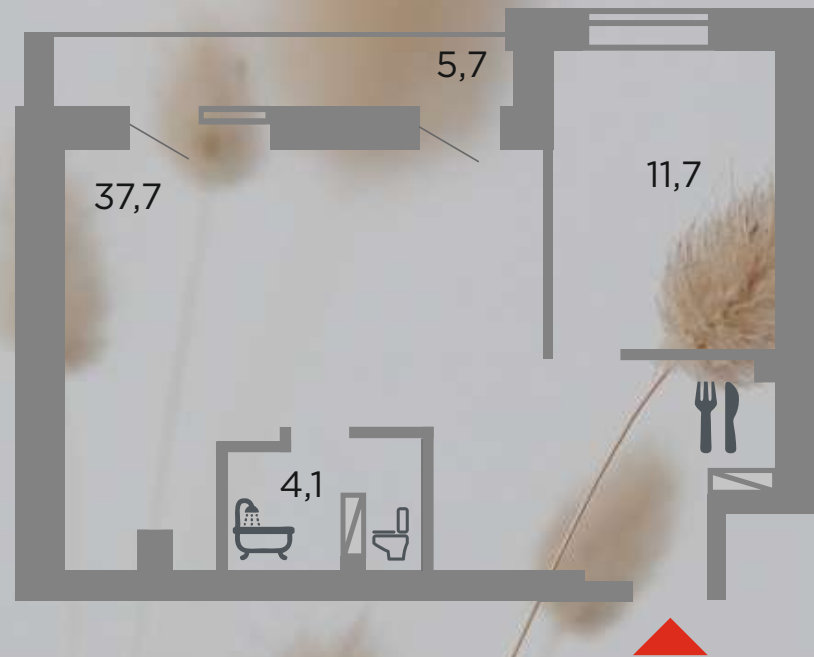

The background of the image is a piece of marbled paper with a complex, organic pattern of light and dark grey veins. The pattern resembles natural stone or biological tissue, with some areas being more densely veined than others. The overall color palette is monochromatic, ranging from off-white to dark charcoal grey.

S-76,9 m²

e-LOFT

S-73,9 M²

A-LOFT

S-72,7 M²

G-LOFT

S-72,5 M²

P-LOFT

S-60,9 m²

U-LOFT

S-59,2 M²

C-LOFT

S-58,8 M²

E-LOFT

S-52,5 M²

S-LOFT